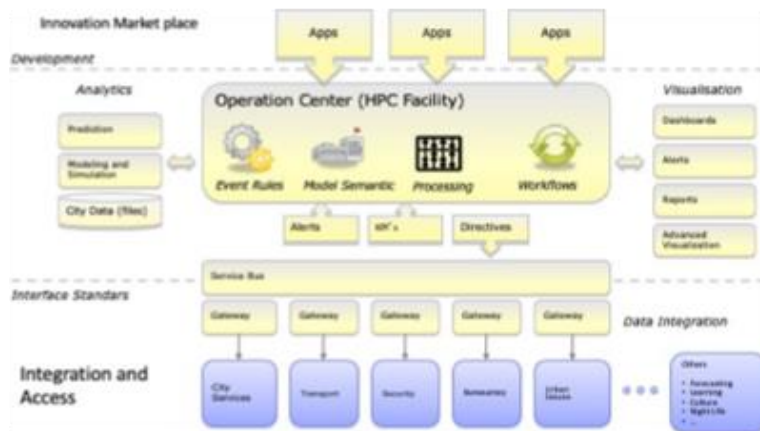

<https://scalac.redclara.net>

SCALAC: a Multi-Scale HPC Ecosystem

- As a Multi-scale HPC systems, SCALAC handles diverse workloads using advanced computing infrastructure for large data processing.
- This HPC ecosystem includes components that interact to create workflows and form a computing continuum.
 - People
 - Infrastructure
 - Applications
 - Knowledge
- Computing continuum activities manage massive workloads in data processing, transfer, and storage.
 - Traditional Science Workloads
 - AI Workloads

- **BioScience, Healthcare, and Scalable Analysis**
- HPC/ AI
- Data Analysis and Digital Twins
- Biomaterials

- **Smart Cities and Sustainability**
- Smart Territories
- Sustainable Information
- **Sustainable HPC Testbed Data Centers**
- Intercontinental Data Processing (BELLA-2 Project)

- **Mobile AI Vehicles**
- Agriculture uses
- Civil Infrastructure Monitoring and Attention
- Protection of Historical and Cultural Sovereignty

LaConga/ ElBongo Project :

<https://elbongo.redclara.net>

Full-scale
prototype

Monitoring

SmartTerritories

- Energy consumption and computing performance prediction
- Data hierarchy
- Cloud visibility model
 - In-Situ Cloud/HPC Support
- Data visualisation
- Link between nano-clouds