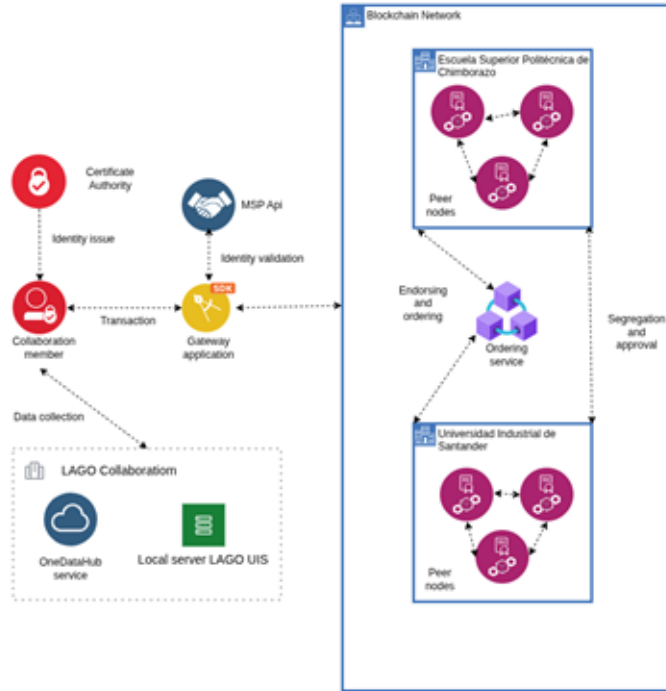

LaConga/ ElBongo Project :

<https://elbongo.redclara.net>