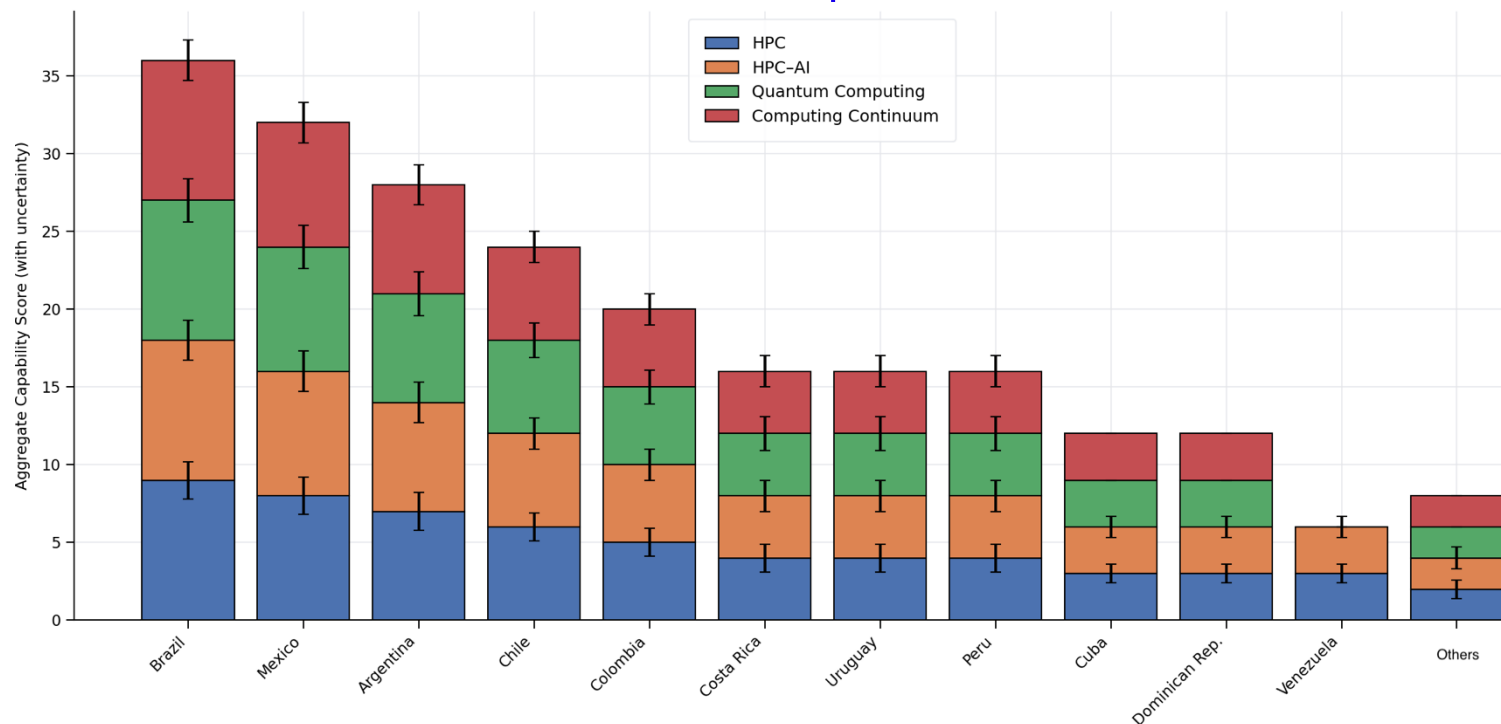

LAC Publications (CARLA Conference Series)