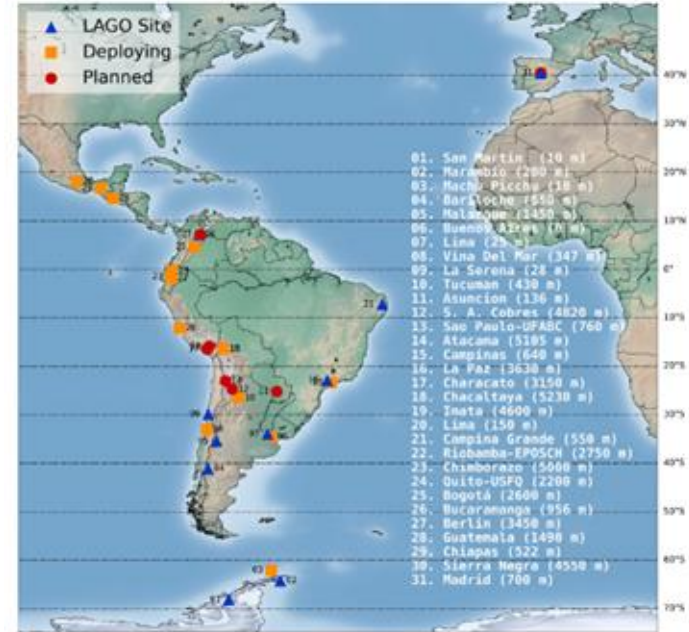

Full-scale
prototype

Monitoring