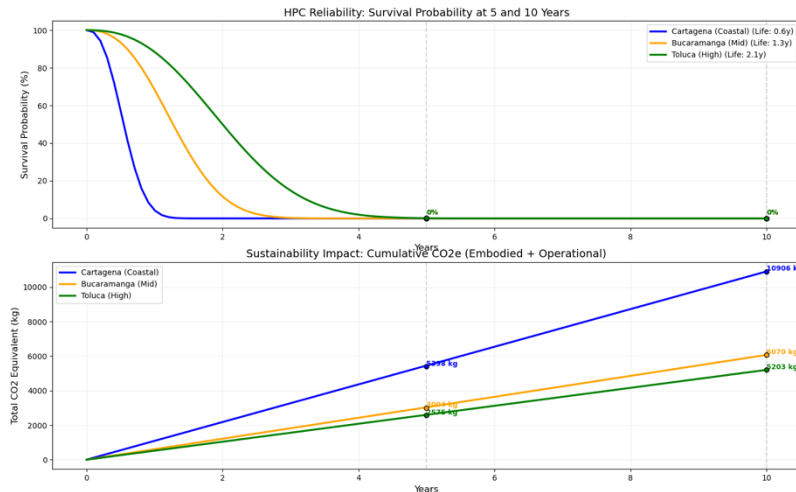

Monitoring

SmartTerritories

- Energy consumption and computing performance prediction
- Data hierarchy
- Cloud visibility model
 - In-Situ Cloud/HPC Support
- Data visualisation
- Link between nano-clouds

HPC Testbed Sustainable Data Centers

Simulation assesses altitude, usage, power stability, and corrosion to determine hardware lifespan, aiding sustainable upgrade and data HPC/AI center decisions.

SCALAC