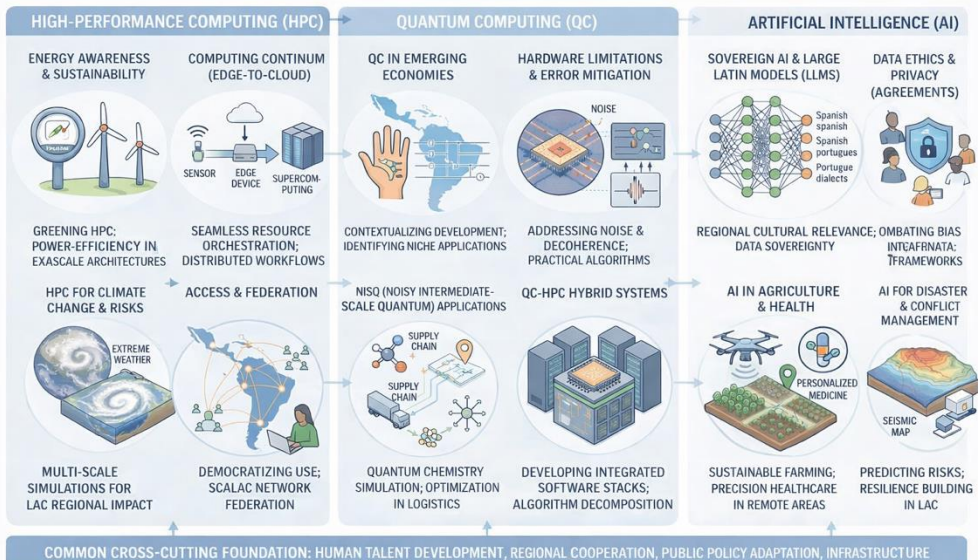

530 Top Level Universities in the Region (QS 2026)

- 14 Top Universities in Computer Science (QS □ THE)
- 6 in Shanghai Ranking <100 (Brazil, Chile and Mexico)
- Strong collaboration with Europe: Spain, Portugal, France and Germany.
- 1,869 officially recognized higher-quality education institutions by European Union.
- **33 SNCTI Systems** + 300 High Impact Research Centers
- + 250000 High Level Researchers
- + 2000 Active Researchers (In HPC/HTC/AI/QC/Computing Continuum Subjects)
- + 30 in Advanced Computing (or related) Public and Private
- **HPC/Advanced Computing Community joins SCALAC.**

<https://scalac.redclara.net>

SCALAC: a Multi-Scale HPC Ecosystem

- As a Multi-scale HPC systems, SCALAC handles diverse workloads using advanced computing infrastructure for large data processing.
- This HPC ecosystem includes components that interact to create workflows and form a computing continuum.
 - People
 - Infrastructure
 - Applications
 - Knowledge
- Computing continuum activities manage massive workloads in data processing, transfer, and storage.
 - Traditional Science Workloads
 - AI Workloads

LAC Core Research and Hubs

CORE RESEARCH CONCERNS IN HPC, QC, AND AI FOR LATIN AMERICA AND THE CARIBBEAN LAC

- **Brazil** is the leading hub with major HPC centers and collaborations (via SCALAC). It hosts advanced HPC/AI projects and quantum computing initiatives.
- **Mexico**: Significant investment in HPC and AI, with strong academic and industrial participation.
- **Argentina and Chile**: Both nations are emerging leaders, with Chile hosting new AI HPC centers and Argentina contributing to HPC and computing research.
- **Colombia**: Active in HPC-AI and computing continuum research, with collaborations in advanced computing trends.
- **Other countries (Costa Rica, Peru, Uruguay, Venezuela, Dominican Republic, Jamaica, Panamá...)**: « Smaller » but growing contributions, mainly through regional collaborations and applied HPC/AI Computing Continuum projects.