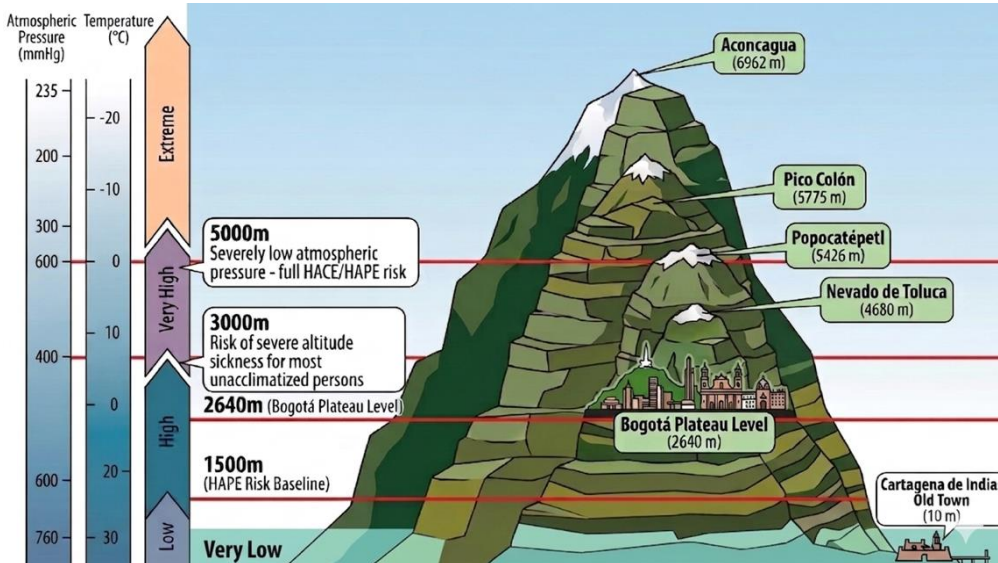

Monitoring

SmartTerritories

- Energy consumption and computing performance prediction
- Data hierarchy
- Cloud visibility model
 - In-Situ Cloud/HPC Support
- Data visualisation
- Link between nano-clouds

HPC Testbed Sustainable Data Centers

Simulation assesses altitude, usage, power stability, and corrosion to determine hardware lifespan, aiding sustainable upgrade and data HPC/AI center decisions.

SCALAC